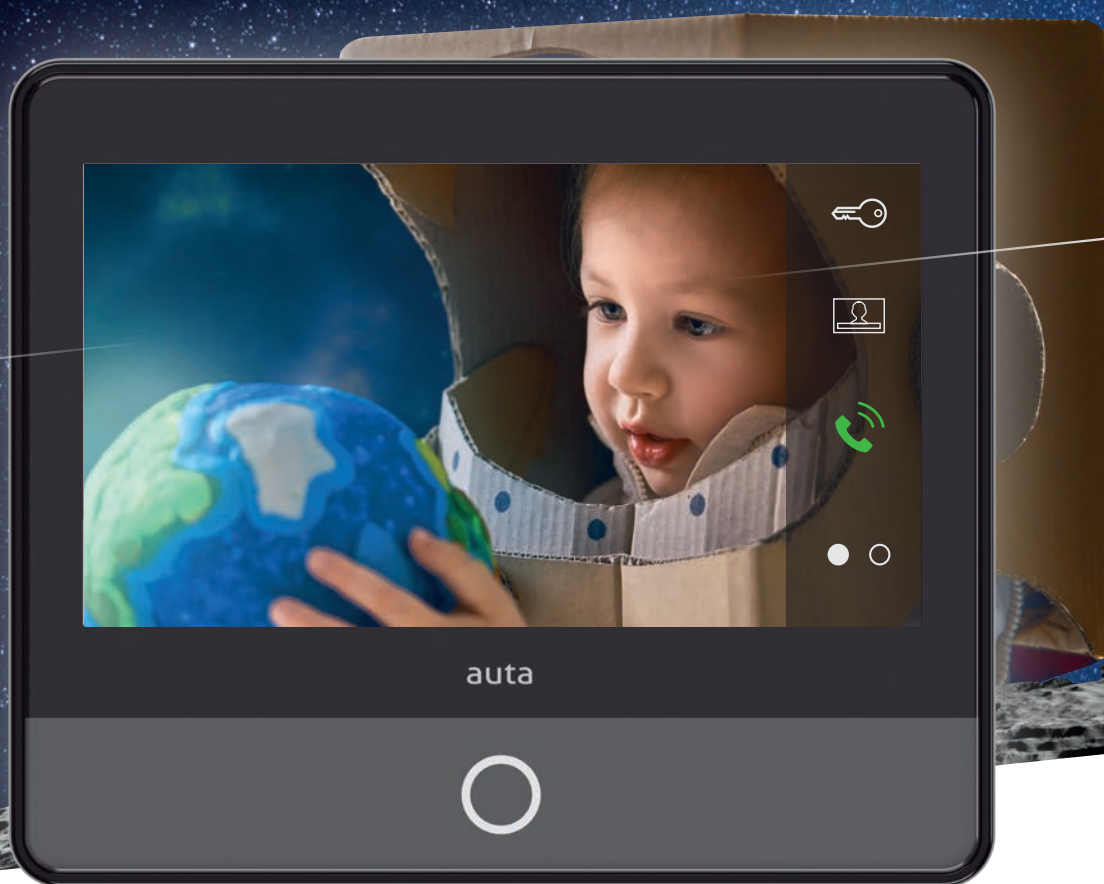

Newest from Neos, now with
**MOBILE PHONE MANAGEMENT
AND A LARGER SCREEN**

neos 7"

freedom in your hands

Control your world with the freedom of a new mobile, connected and easier era.

The new Neos family monitor integrates a 7-inch touch screen and Wi-Fi connectivity to attend to your visits from anywhere thanks to the AUTA ONEX APP.

7 inch
glass screen

Touch
screen

- > CONNECTED BY WIFI
- > OWN APP
- > EASY INSTALLATION
- > COMPATIBLE WITH PREVIOUS
AUTA INSTALLATIONS
- > CONTINUOUS UPDATES

PRODUCTOS AUTA
100% MADE IN SPAIN

neos 7"

Video door entry systems

freedom in your hands

Backward compatibility

The new neos 7" is compatible with all previous digital systems of the AUTA family, regardless of their age, allowing the renovation of the video intercom of a private home independently of the neighborhood.