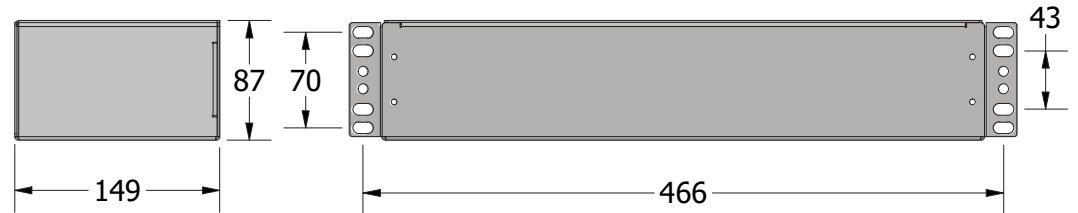

Material

1.5mm Aluminum
Powder Coating
RAL9005

**Dimensions**

Size : 2U
Width : 485 mm
Depth : 149 mm
Height : 87 mm

Front View

Side View

Rear View

Top View

Bottom View

Front Isometric View