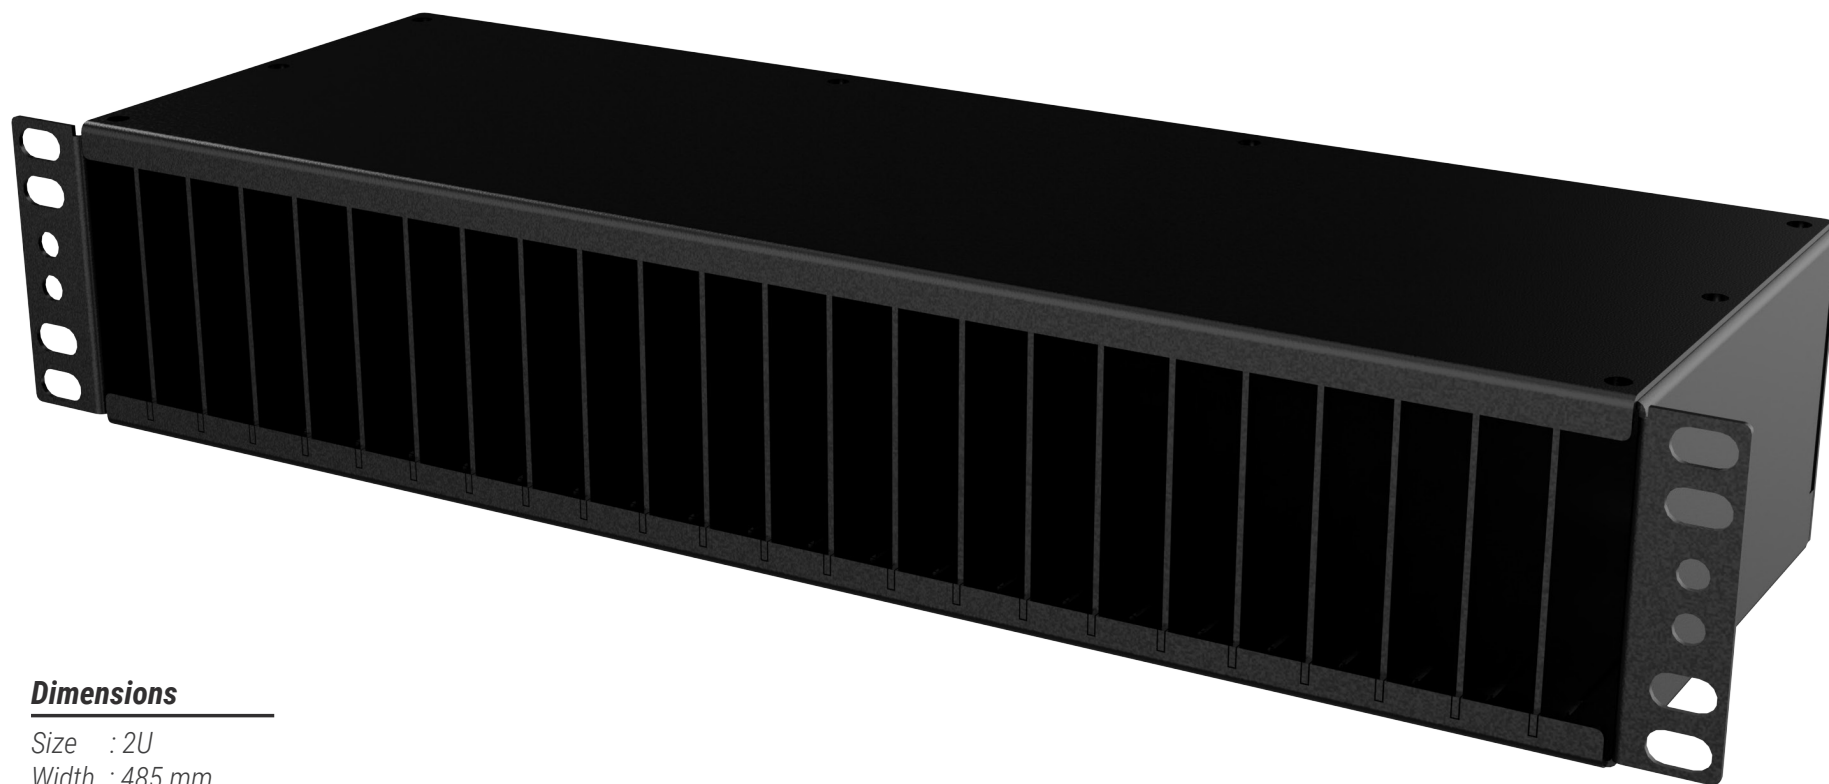

Material

1.5mm Aluminum
Powder Coating
RAL9005

**Dimensions**

Size : 2U
Width : 485 mm
Depth : 149 mm
Height : 87 mm

Front View

Side View

Rear View

Top View

Bottom View

Front Isometric View