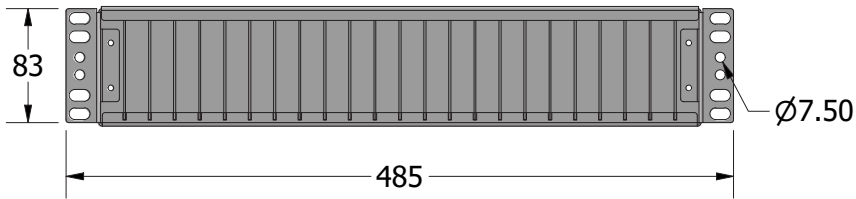

Material

1.5mm Aluminum
Powder Coating
RAL9005

**Dimensions**

Size : 2U
Width : 485 mm
Depth : 149 mm
Height : 87 mm

Front View

Side View

Rear View

Top View

Bottom View

Front Isometric View