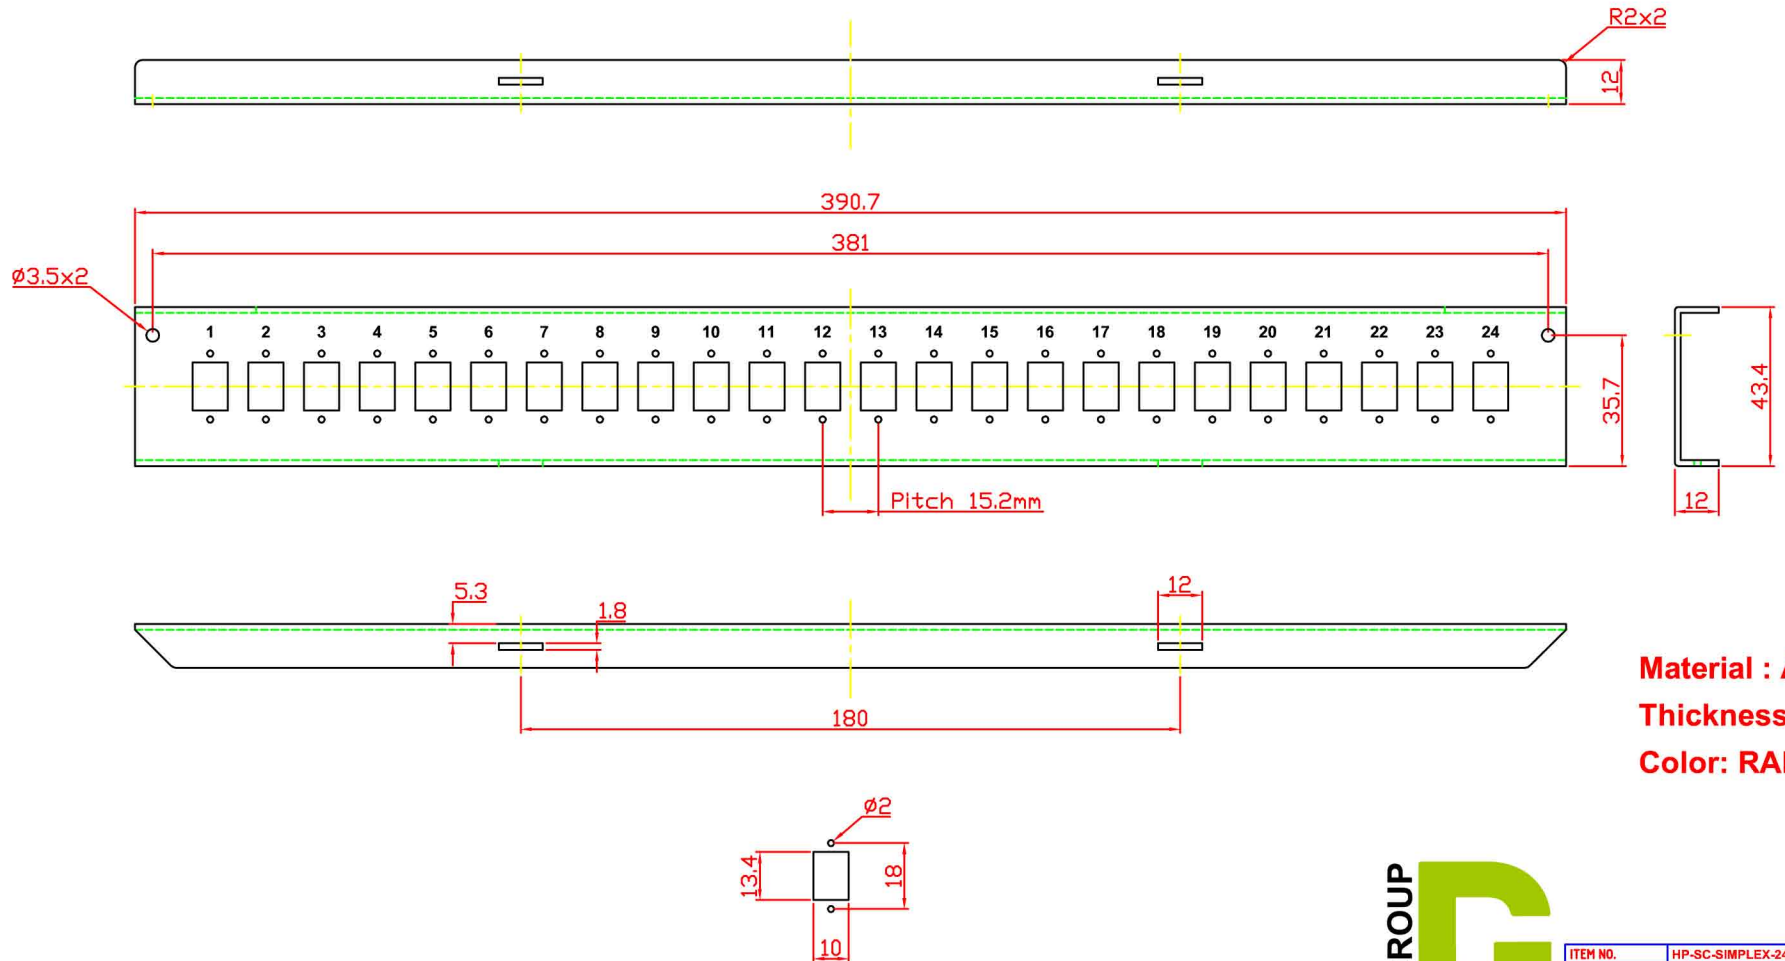

RevNo	Revision note	Rev-By	RevDate	Signature	Checked

PART NO: 595011802

ITEM NO: HP-SC-SIMPLEX-24 RAL9016

Material : Aluminum
Thickness: 1.6mm
Color: RAL9016

ITEM NO.	HP-SC-SIMPLEX-24 RAL9016				
PART NO.	595011802				
DESIGNED BY	ALEX	DATE	160421	UNIT	MM
NO.		SCALE	1:1	VER.	1
APPR:		Checked by			
		Approved by	-date		