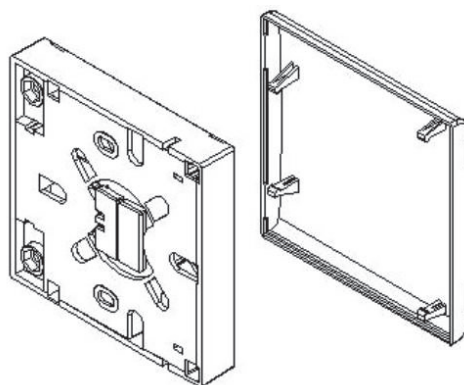

FTTH MDU Box Art.nr. 59840082**Description:**

86 type socket panel is termination product in FTTH indoor application

Used in home or work area

Provide users with optical access or data access

May store surplus fiber inside

Easy for operation and maintenance

Features:

Material: PC/ABS

Provide 2 pcs of SC adapters, achieve FTTH application

Suitable for SC,LC adapters

Model	Weight (KG)	Dimension of outer carton (mm)	Carton Size	G.W of outer Carton (kg/carton)	Quantity
OT-SPA-2B	0.05	86*86*23	560*360*620	24	400