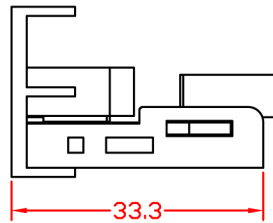

RevNo	Revision note	Rev-By	RevDate	Signature	Checked

MULTI-MEDIA - HDMI MODULE

ITEM NO: FA-2420-HDMI-180 DEGREE (F) TO (F)

FEATURES:

- Multi-Media HDMI 180 Degree Female To Female Module
- Material : ABS
- Color : RAL9010
- Size: 22.5 x 45 x 33.3 mm

ITEM NO.	FA-2420-HDMI-180 DEGREE (F) TO (F)				
CUSTOMER NO.					
DESIGNED BY	DATE	090429	UNIT	MM	
ALEX	SCALE	1:1	VER.	1	
NO.	Checked by				
APPR:	Approved by -date				