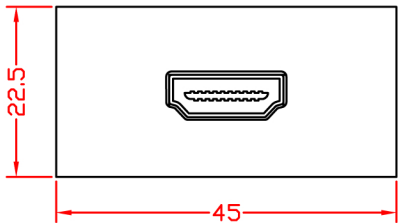

RevNo	Revision note	Rev-By	RevDate	Signature	Checked

MULTI-MEDIA - HDMI MODULE

ITEM NO: FA-2420-HDMI-180 DEGREE (F) TO (F)

FEATURES:

- Multi-Media HDMI 180 Degree Female To Female Module
- Material : ABS
- Color : RAL9010
- Size: 22.5 x 45 x 33.3 mm

ITEM NO.	FA-2420-HDMI-180 DEGREE (F) TO (F)				
CUSTOMER NO.					
DESIGNED BY	DATE	090429	UNIT	MM	
ALEX	SCALE	1:1	VER.	1	
NO.	Checked by				
APPR:	Approved by -date				