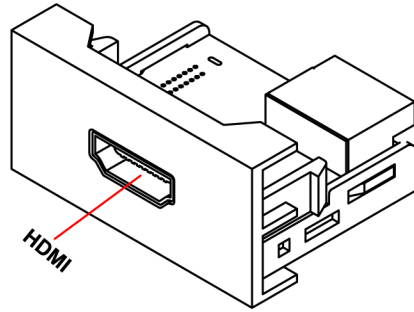

RevNo	Revision note	Rev-By	RevDate	Signature	Checked

MULTI-MEDIA - HDMI MODULE

ITEM NO: FA-2420-HDMI-180 DEGREE (F) TO (F)

FEATURES:

- Multi-Media HDMI 180 Degree Female To Female Module
- Material : ABS
- Color : RAL9010
- Size: 22.5 x 45 x 33.3 mm

ITEM NO.	FA-2420-HDMI-180 DEGREE (F) TO (F)				
CUSTOMER NO.					
DESIGNED BY	DATE	090429	UNIT	MM	
ALEX	SCALE	1:1	VER.	1	
NO.	Checked by				
APPR:	Approved by -date				