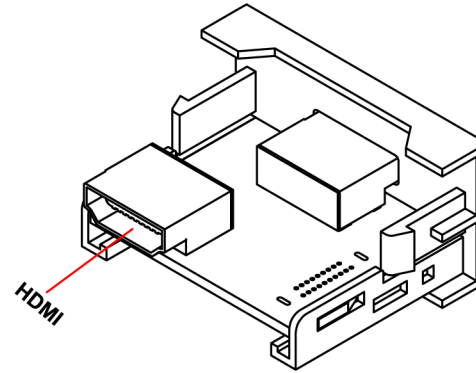

RevNo	Revision note	Rev-By	RevDate	Signature	Checked

MULTI-MEDIA - HDMI MODULE

ITEM NO: FA-2420-HDMI-180 DEGREE (F) TO (F)

FEATURES:

- Multi-Media HDMI 180 Degree Female To Female Module
- Material : ABS
- Color : RAL9010
- Size: 22.5 x 45 x 33.3 mm

ITEM NO.	FA-2420-HDMI-180 DEGREE (F) TO (F)				
CUSTOMER NO.					
DESIGNED BY	DATE	090429	UNIT	MM	
ALEX	SCALE	1:1	VER.	1	
NO.	Checked by				
APPR:	Approved by -date				