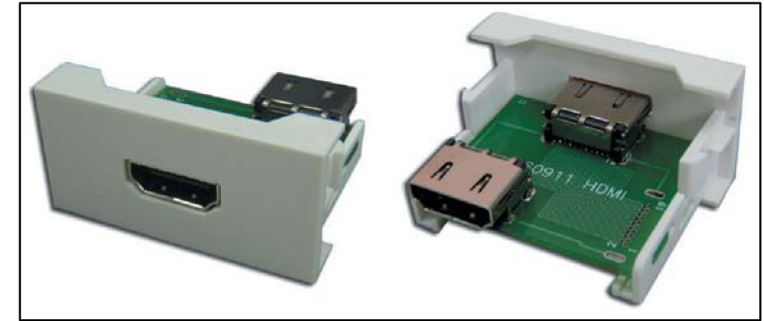

RevNo	Revision note	Rev-By	RevDate	Signature	Checked

MULTI-MEDIA - HDMI MODULE

ITEM NO: FA-2420-HDMI-180 DEGREE (F) TO (F)

FEATURES:

- Multi-Media HDMI 180 Degree Female To Female Module
- Material : ABS
- Color : RAL9010
- Size: 22.5 x 45 x 33.3 mm

ITEM NO.	FA-2420-HDMI-180 DEGREE (F) TO (F)				
CUSTOMER NO.					
DESIGNED BY	DATE	090429	UNIT	MM	
ALEX	SCALE	1:1	VER.	1	
NO.	Checked by				
APPR:	Approved by -date				