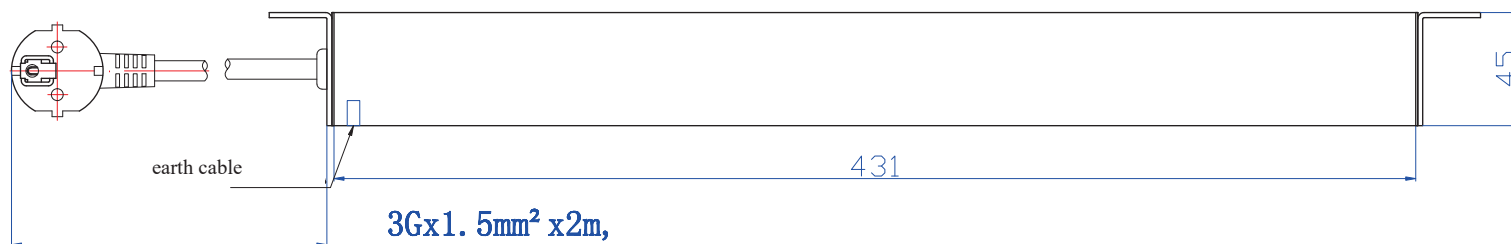

PDU8

Socket assemble : Germany Socket

Cable with plug : 1.5.sq 2M cable with Germany Plug

Cable Specification : H05VV-F3G × 1.5mm² × 2m

Product Size : L × W × H = 482.6 × 45 × 45mm

Rating voltage : 250VAC 50/60Hz

Rating Current : 16A Max. Current : 16A Max. Powe : 4000W

Safety Authentication : CE. RoHS.

MAXETA

www.maxeta.no