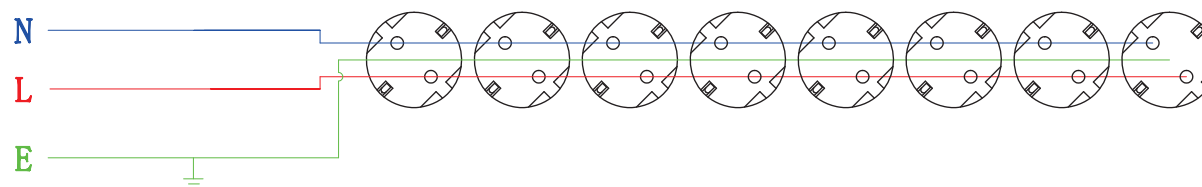

PDU8

Socket assemble : Germany Socket

Cable with plug : 1.5.sq 2M cable with Germany Plug

Cable Specification : H05VV-F3G × 1.5mm² × 2m

Product Size : L × W × H = 482.6 × 45 × 45mm

Rating voltage : 250VAC 50/60Hz

Rating Current : 16A Max. Current : 16A Max. Powe : 4000W

Safety Authentication : CE. RoHS.

MAXETA

www.maxeta.no