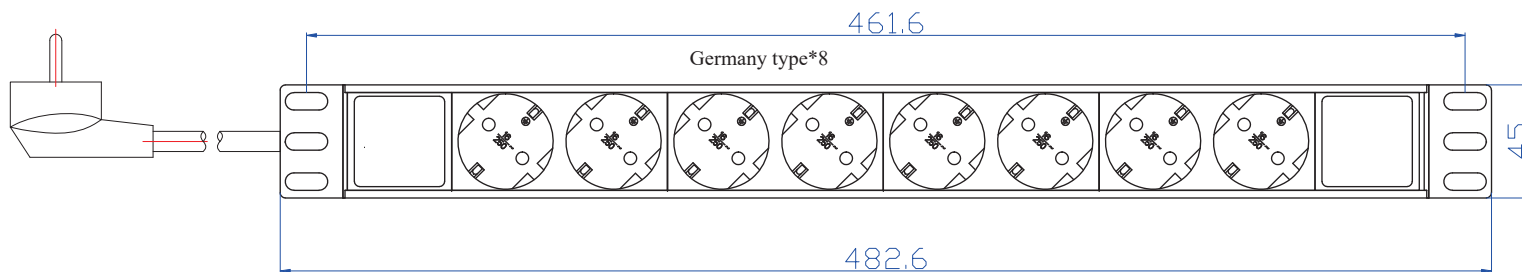

PDU8

Socket assemble : Germany Socket

Cable with plug : 1.5.sq 2M cable with Germany Plug

Cable Specification : H05VV-F3G × 1.5mm² × 2m

Product Size : L × W × H = 482.6 × 45 × 45mm

Rating voltage : 250VAC 50/60Hz

Rating Current : 16A Max. Current : 16A Max. Powe : 4000W

Safety Authentication : CE. RoHS.

MAXETA

www.maxeta.no