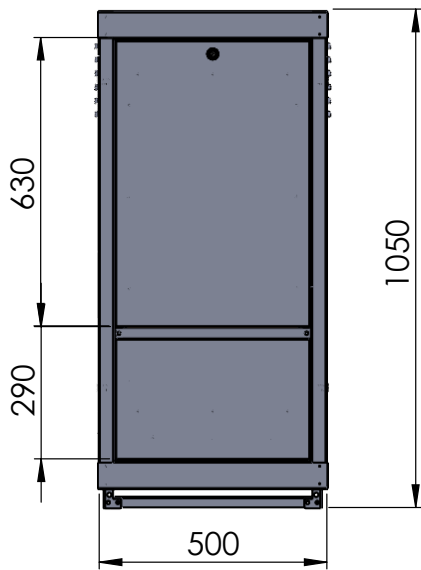

## Dimensions

Width : 500 mm  
Depth : 300 mm  
Height : 1050 mm

## Features

IP34 Protection  
Passive Ventilation  
Carying Eye Bolts  
Wooden Panel  
Adjustable Grounding

Front View

Side View

Rear View

Top View

Bottom View

Front Isometric View