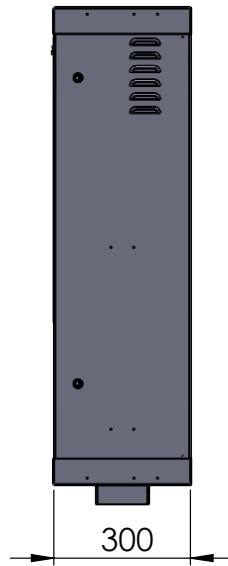

## Dimensions

Width : 500 mm  
Depth : 300 mm  
Height : 1050 mm

## Features

IP34 Protection  
Passive Ventilation  
Carying Eye Bolts  
Wooden Panel  
Adjustable Grounding

Front View

Side View

Rear View

Top View

Bottom View

Front Isometric View