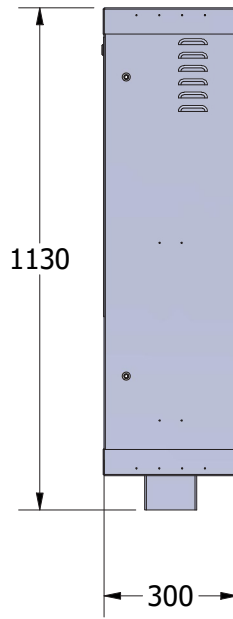

Dimensions

Width : 700 mm
Depth : 300 mm
Height : 1050 mm

Material & Apperance

Made By Galvanized
Powder Coating
RAL6012

Features

IP34 Protection
Passive Ventilation
Carying Eye Bolts
Wooden Panel
Adjustable Grounding

Front View

Side View

Rear View

Top View

Bottom View

Front Isometric View