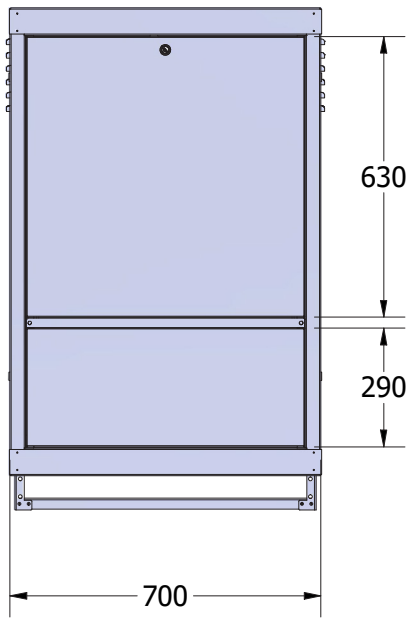

Dimensions

Width : 700 mm
Depth : 300 mm
Height : 1050 mm

Material & Apperance

Made By Galvanized
Powder Coating
RAL6012

Features

IP34 Protection
Passive Ventilation
Carying Eye Bolts
Wooden Panel
Adjustable Grounding

Front View

Side View

Rear View

Top View

Bottom View

Front Isometric View