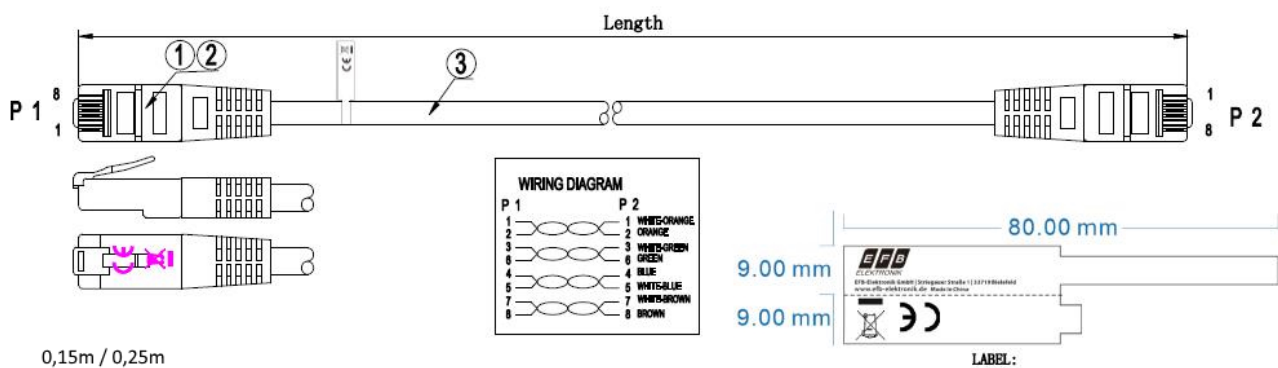

Cross section 4 x 2 x **AWG24/7**

Moulded grommet, slim design

Length imprint on the boot

Allgemeine Daten

Locking lever	False
Colour anti-kink sleeve	green
Model	Unshielded
Suitable for degree of protection (IP)	IP20
Fire retardant version	False
Pin assignment	1:1
Material outer sheath	Polyvinylchlorid (PVC)
Contacts	Gold plated μ " gold plated
Allocation	acc. TIA/EIA 568B
Colour outer sheath	green

DATASHEET

RJ45 Patch Cord Cat.6 U/UTP PVC CCA green 2m

Bandwidth	250MHz
Transmission	5Gbit

Normen, Zulassungen, Zertifizierungen

Cabling standard	EN50173
Connector	IEC 60603-7-4
Oil resistant (acc. EN 60811-2-1)	False

Available variants

ArtNr.	Bezeichnung	Length	Längtoleranz
K8100GN.0,25	RJ45 Patch Cord Cat.6 U/UTP PVC CCA green 0,25m	0.25 m	±5 %
K8100GN.0,5	RJ45 Patch Cord Cat.6 U/UTP PVC CCA green 0,5m	0.5 m	±5 %
K8100GN.1	RJ45 Patch Cord Cat.6 U/UTP PVC CCA green 1m	1.0 m	±5 %
K8100GN.1,5	RJ45 Patch Cord Cat.6 U/UTP PVC CCA green 1,5m	1.5 m	±5 %
K8100GN.2	RJ45 Patch Cord Cat.6 U/UTP PVC CCA green 2m	2.0 m	±5 %
K8100GN.3	RJ45 Patch Cord Cat.6 U/UTP PVC CCA green 3m	3.0 m	±5 %
K8100GN.5	RJ45 Patch Cord Cat.6 U/UTP PVC CCA green 5m	5.0 m	±5 %
K8100GN.7,5	RJ45 Patch Cord Cat.6 U/UTP PVC CCA green 7,5m	7.5 m	±5 %
K8100GN.10	RJ45 Patch Cord Cat.6 U/UTP PVC CCA green 10m	10.0 m	±5 %
K8100GN.15	RJ45 Patch Cord Cat.6 U/UTP PVC CCA green 15m	15.0 m	±5 %
K8100GN.20	RJ45 Patch Cord Cat.6 U/UTP PVC CCA green 20m	20.0 m	±5 %
K8100GN.30	RJ45 Patch Cord Cat.6 U/UTP PVC CCA green 30m	30.0 m	±5 %

Drawings

DATASHEET

RJ45 Patch Cord Cat.6 U/UTP PVC CCA green 2m