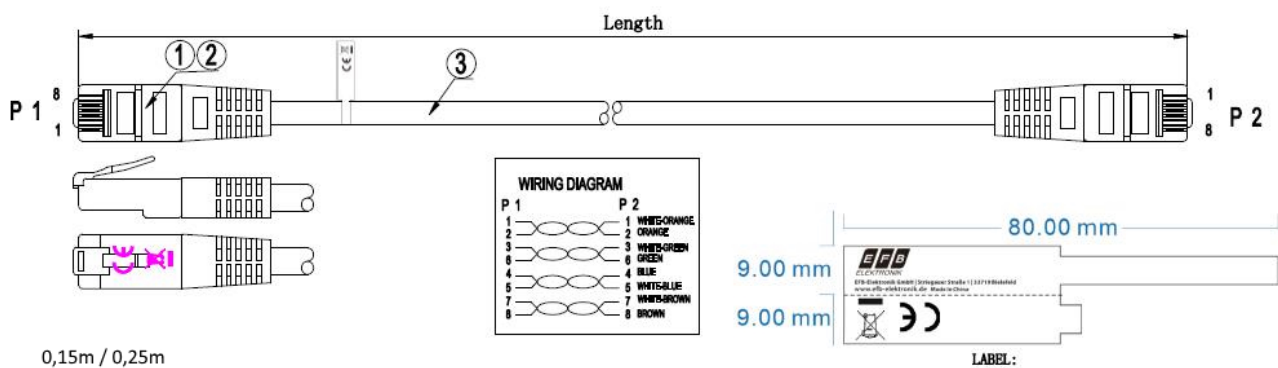

DATASHEET

RJ45 Patch Cord Cat.6 U/UTP PVC CCA red 1m

Bandwidth	250MHz
Transmission	5Gbit

Normen, Zulassungen, Zertifizierungen

Cabling standard	EN50173
Connector	IEC 60603-7-4
Oil resistant (acc. EN 60811-2-1)	False

Available variants

ArtNr.	Bezeichnung	Length	Längentoleranz
K8100RT.0,25	RJ45 Patch Cord Cat.6 U/UTP PVC CCA red 0,25m	0.25 m	±5 %
K8100RT.0,5	RJ45 Patch Cord Cat.6 U/UTP PVC CCA red 0,5m	0.5 m	±5 %
K8100RT.1	RJ45 Patch Cord Cat.6 U/UTP PVC CCA red 1m	1.0 m	±5 %
K8100RT.1,5	RJ45 Patch Cord Cat.6 U/UTP PVC CCA red 1,5m	1.5 m	±5 %
K8100RT.2	RJ45 Patch Cord Cat.6 U/UTP PVC CCA red 2m	2.0 m	±5 %
K8100RT.3	RJ45 Patch Cord Cat.6 U/UTP PVC CCA red 3m	3.0 m	±5 %
K8100RT.5	RJ45 Patch Cord Cat.6 U/UTP PVC CCA red 5m	5.0 m	±5 %
K8100RT.7,5	RJ45 Patch Cord Cat.6 U/UTP PVC CCA red 7,5m	7.5 m	±5 %
K8100RT.10	RJ45 Patch Cord Cat.6 U/UTP PVC CCA red 10m	10.0 m	±5 %
K8100RT.15	RJ45 Patch Cord Cat.6 U/UTP PVC CCA red 15m	15.0 m	±5 %
K8100RT.20	RJ45 Patch Cord Cat.6 U/UTP PVC CCA red 20m	20.0 m	±5 %
K8100RT.30	RJ45 Patch Cord Cat.6 U/UTP PVC CCA red 30m	30.0 m	±5 %

Drawings

0,15m / 0,25m