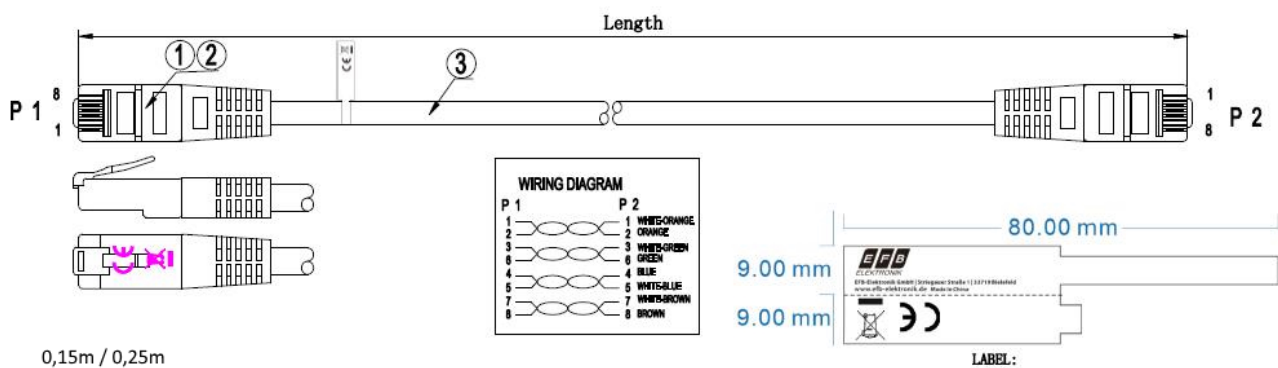

Cross section 4 x 2 x **AWG24/7**

Moulded grommet, slim design

Length imprint on the boot

Allgemeine Daten

Locking lever	False
Colour outer sheath	orange
Contacts	Gold plated μ " Gold plated
Model	Unshielded
Suitable for degree of protection (IP)	IP20
Fire retardant version	False
Pin assignment	1:1
Material outer sheath	Polyvinylchlorid (PVC)
Allocation	acc. TIA/EIA 568B
Cable type	U/UTP

DATASHEET

RJ45 Patch Cord Cat.6 U/UTP PVC CCA orange 2m

Bandwidth	250MHz
Transmission	5Gbit

Normen, Zulassungen, Zertifizierungen

Cabling standard	EN50173
Connector	IEC 60603-7-4
Oil resistant (acc. EN 60811-2-1)	False

Available variants

ArtNr.	Bezeichnung	Length	Längentoleranz
K8100OR.0,25	RJ45 Patch Cord Cat.6 U/UTP PVC CCA orange 0,25m	0.25 m	±5 %
K8100OR.0,5	RJ45 Patch Cord Cat.6 U/UTP PVC CCA orange 0,5m	0.5 m	±5 %
K8100OR.1	RJ45 Patch Cord Cat.6 U/UTP PVC CCA orange 1m	1.0 m	±5 %
K8100OR.1,5	RJ45 Patch Cord Cat.6 U/UTP PVC CCA orange 1,5m	1.5 m	±5 %
K8100OR.2	RJ45 Patch Cord Cat.6 U/UTP PVC CCA orange 2m	2.0 m	±5 %
K8100OR.3	RJ45 Patch Cord Cat.6 U/UTP PVC CCA orange 3m	3.0 m	±5 %
K8100OR.5	RJ45 Patch Cord Cat.6 U/UTP PVC CCA orange 5m	5.0 m	±5 %
K8100OR.7,5	RJ45 Patch Cord Cat.6 U/UTP PVC CCA orange 7,5m	7.5 m	±5 %
K8100OR.10	RJ45 Patch Cord Cat.6 U/UTP PVC CCA orange 10m	10.0 m	±5 %
K8100OR.15	RJ45 Patch Cord Cat.6 U/UTP PVC CCA orange 15m	15.0 m	±5 %
K8100OR.20	RJ45 Patch Cord Cat.6 U/UTP PVC CCA orange 20m	20.0 m	±5 %
K8100OR.30	RJ45 Patch Cord Cat.6 U/UTP PVC CCA orange 30m	30.0 m	±5 %

Drawings

0,15m / 0,25m

DATASHEET

RJ45 Patch Cord Cat.6 U/UTP PVC CCA orange 2m