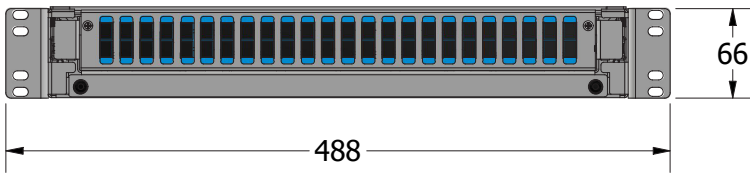

D GROUP

FIBER(24SCD)
W-488 D224 H-66

Technical Details

Features

12 SCD Port Panel
Cable Management
Rear Apparatus
PG25 GLAND
Cassette
Rail

Dimensions

Width : 488 mm
Height : 66 mm
Depth : 224 mm

Material

1.5 mm Aluminum
Port 1mm Steel

Appearance

Finish Surface : Powder Coating
Color : RAL9010

Front View

Side View

Top View

Bottom View

Rear View

Front Isometric View