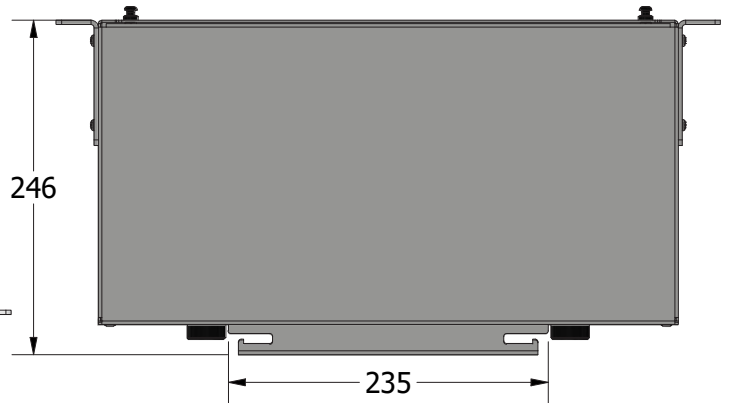

D GROUP

FIBER(24SCD)
W-488 D224 H-66

Technical Details

Features

12 SCD Port Panel
Cable Management
Rear Apparatus
PG25 GLAND
Cassette
Rail

Dimensions

Width : 488 mm
Height : 66 mm
Depth : 224 mm

Material

1.5 mm Aluminum
Port 1mm Steel

Appearance

Finish Surface : Powder Coating
Color : RAL9010

Front View

Side View

Top View

Bottom View

Rear View

Front Isometric View