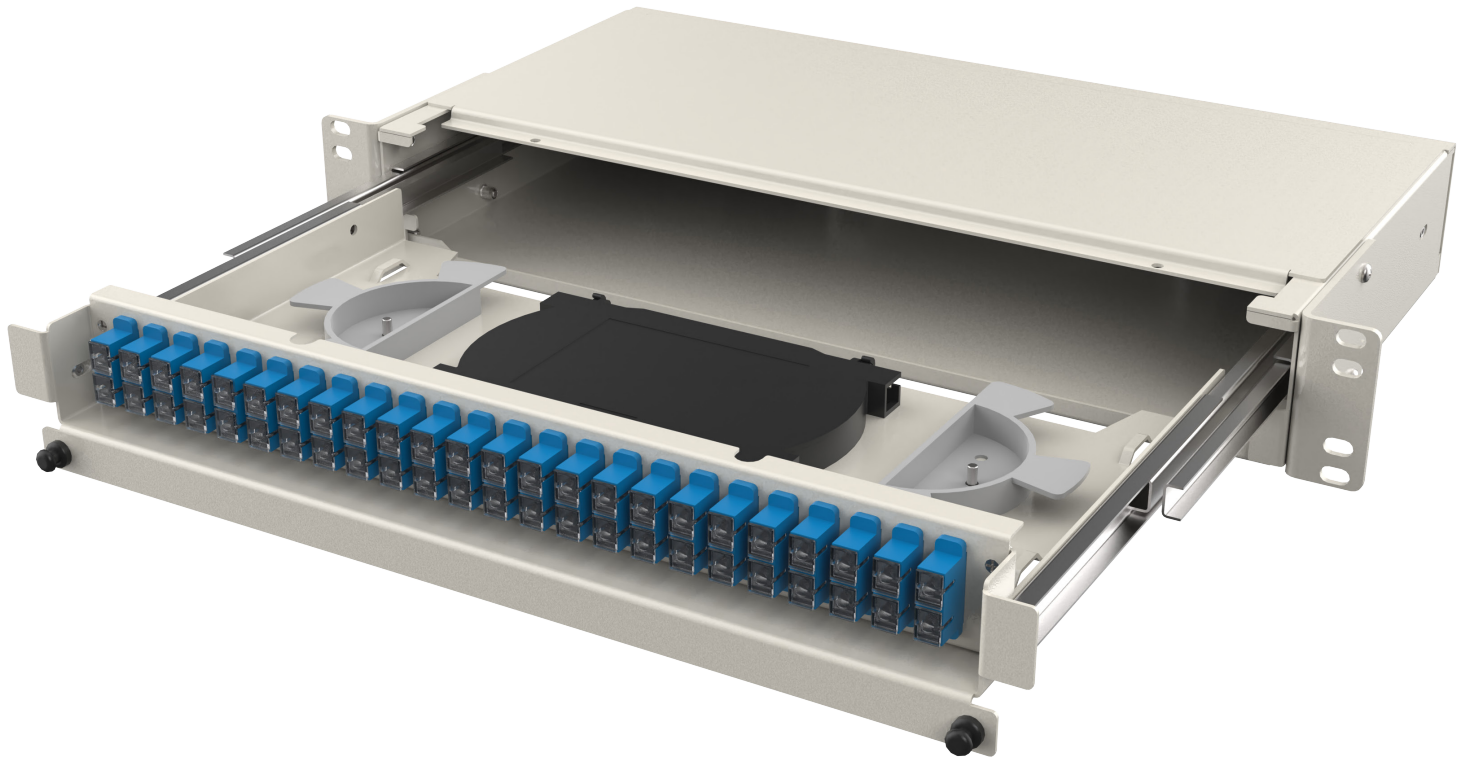

D GROUP

FIBER(24SCD)
W-488 D224 H-66

Technical Details

Features

12 SCD Port Panel
Cable Management
Rear Apparatus
PG25 GLAND
Cassette
Rail

Dimensions

Width : 488 mm
Height : 66 mm
Depth : 224 mm

Material

1.5 mm Aluminum
Port 1mm Steel

Appearance

Finish Surface : Powder Coating
Color : RAL9010

Front View

Side View

Top View

Bottom View

Rear View

Front Isometric View