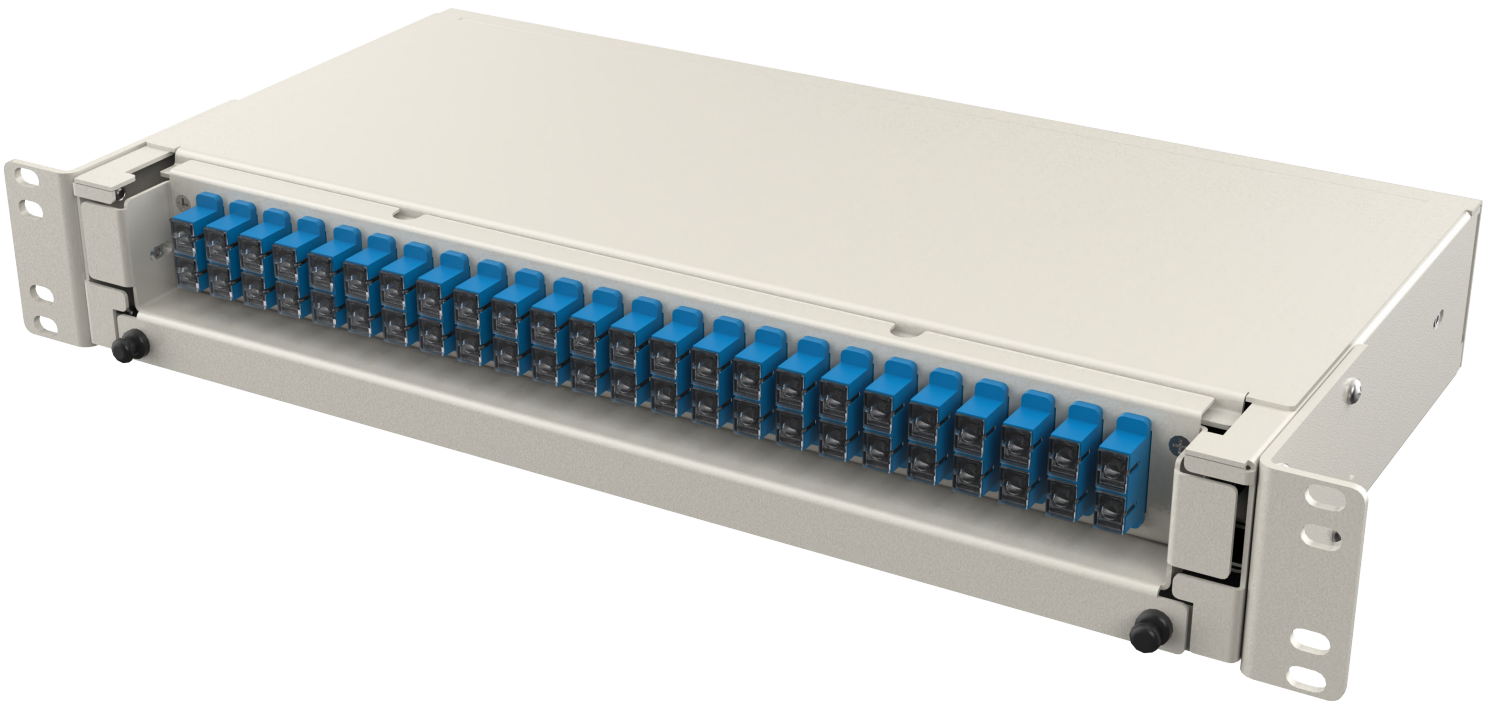

D GROUP

FIBER(24SCD)
W-488 D224 H-66

Technical Details

Features

12 SCD Port Panel
Cable Management
Rear Apparatus
PG25 GLAND
Cassette
Rail

Dimensions

Width : 488 mm
Height : 66 mm
Depth : 224 mm

Material

1.5 mm Aluminum
Port 1mm Steel

Appearance

Finish Surface : Powder Coating
Color : RAL9010

Front View

Side View

Top View

Bottom View

Rear View

Front Isometric View