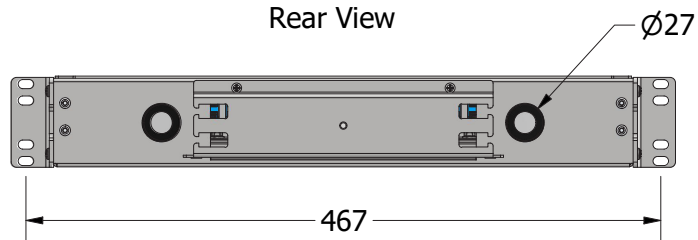

D GROUP

FIBER(24SCD)
W-488 D224 H-66

Technical Details

Features

12 SCD Port Panel
Cable Management
Rear Apparatus
PG25 GLAND
Cassette
Rail

Dimensions

Width : 488 mm
Height : 66 mm
Depth : 224 mm

Material

1.5 mm Aluminum
Port 1mm Steel

Appearance

Finish Surface : Powder Coating
Color : RAL9010

Front View

Side View

Top View

Bottom View

Rear View

Front Isometric View