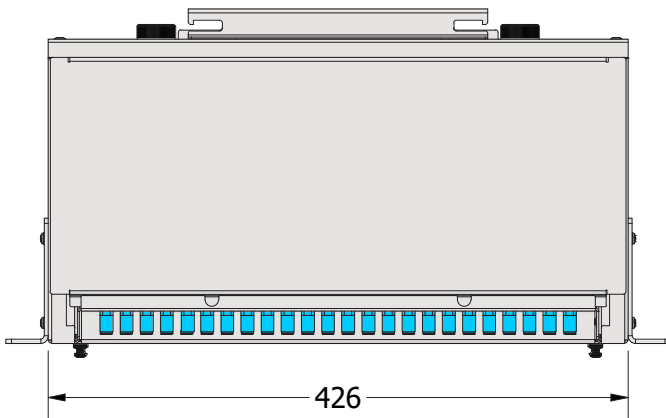

D GROUP

FIBER(24SCD)
W-488 D224 H-66

Technical Details

Features

12 SCD Port Panel
Cable Management
Rear Apparatus
PG25 GLAND
Cassette
Rail

Dimensions

Width : 488 mm
Height : 66 mm
Depth : 224 mm

Material

1.5 mm Aluminum
Port 1mm Steel

Appearance

Finish Surface : Powder Coating
Color : RAL9010

Front View

Side View

Top View

Bottom View

Rear View

Front Isometric View