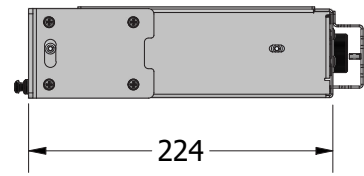

D GROUP

FIBER(24SCD)
W-488 D224 H-66

Technical Details

Features

12 SCD Port Panel
Cable Management
Rear Apparatus
PG25 GLAND
Cassette
Rail

Dimensions

Width : 488 mm
Height : 66 mm
Depth : 224 mm

Material

1.5 mm Aluminum
Port 1mm Steel

Appearance

Finish Surface : Powder Coating
Color : RAL9010

Front View

Side View

Top View

Bottom View

Rear View

Front Isometric View